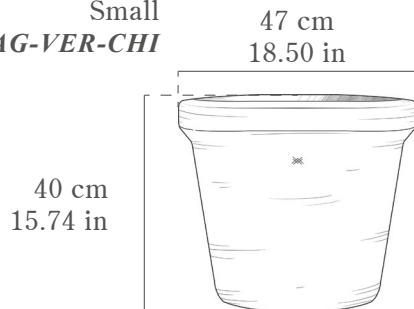

Extra Big
BAG-VER-EGR

84.3 kg
185.84 lbs

**Saucer not available*

Medium
BAG-VER-MED

34.1 kg
75.17 lbs

**Saucer not included*

Small
BAG-VER-CHI

17.2 kg
37.91 lbs

**Saucer not included*

Peque
BAC-VER-PEQ

4.2 kg
9.25 lbs

**Flat saucer included*

Mini 1
BAC-VER-MII

3.15 kg
6.94 lbs

**Flat saucer included*