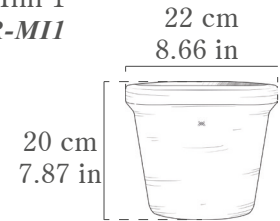

**Saucer not included*

Peque
BAC-VER-PEQ

4.2 kg
9.25 lbs

**Flat saucer included*

Mini 1
BAC-VER-MII

3.15 kg
6.94 lbs

**Flat saucer included*