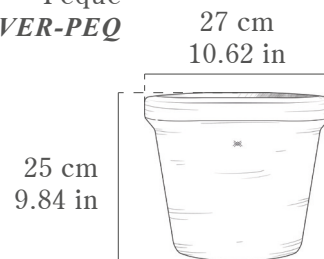

Peque
BAC-VER-PEQ

4.2 kg
9.25 lbs

*Flat saucer included