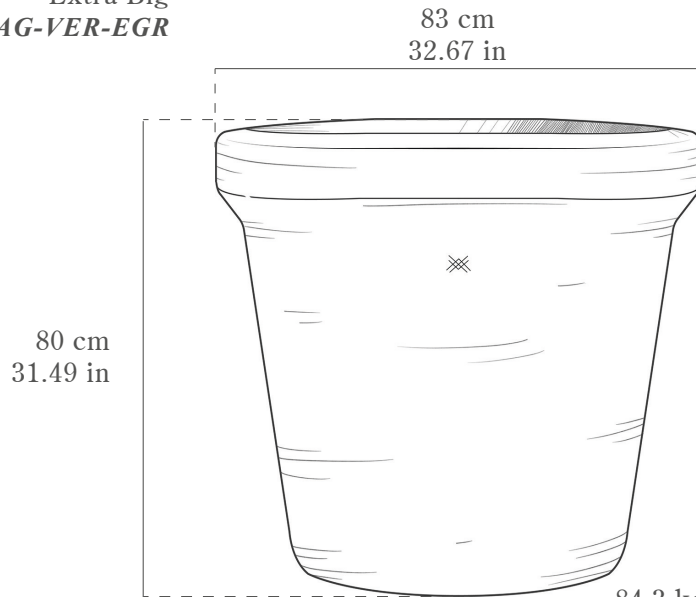

Extra Big
BAG-VER-EGR

84.3 kg
185.84 lbs

**Saucer not available*

Medium
BAG-VER-MED

34.1 kg
75.17 lbs

**Saucer not included*

Small
BAG-VER-CHI

17.2 kg
37.91 lbs

**Saucer not included*

Peque
BAC-VER-PEQ

4.2 kg
9.25 lbs

**Flat saucer included*

Mini 1
BAC-VER-MII

3.15 kg
6.94 lbs

**Flat saucer included*