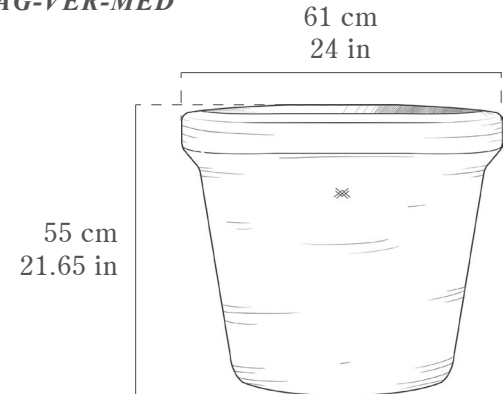

Extra Big
BAG-VER-EGR

84.3 kg
185.84 lbs

**Saucer not available*

Medium
BAG-VER-MED

34.1 kg
75.17 lbs

**Saucer not included*

Small
BAG-VER-CHI

17.2 kg
37.91 lbs

**Saucer not included*

Peque
BAC-VER-PEQ

4.2 kg
9.25 lbs

**Flat saucer included*

Mini 1
BAC-VER-MII

3.15 kg
6.94 lbs

**Flat saucer included*