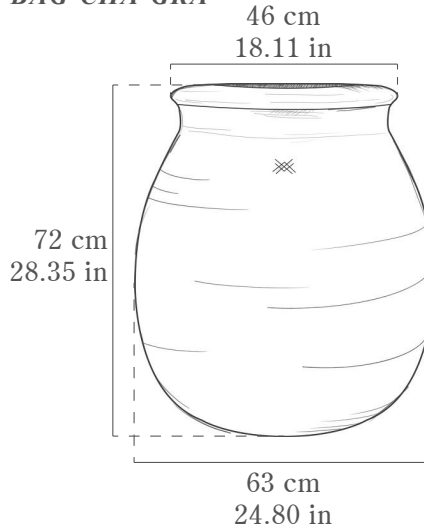

Extra Big
BAG-CHA-EGR

63.4 kg
139.77 lbs

**Saucer not included*

Big
BAG-CHA-GRA

45.25 kg
99.75 lbs

**Saucer not included*

Medium
BAG-CHA-MED

43.5 kg
96 lbs