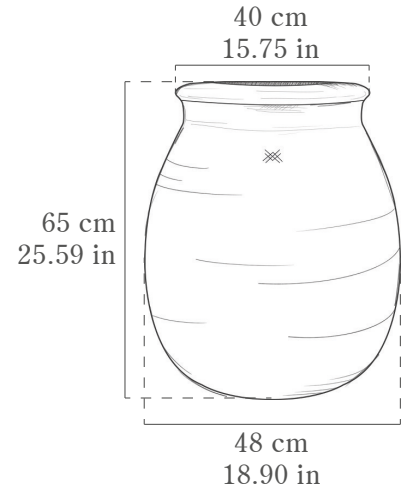

Extra Big
BAG-CHA-EGR

63.4 kg
139.77 lbs

**Saucer not included*

Big
BAG-CHA-GRA

45.25 kg
99.75 lbs

**Saucer not included*

Medium
BAG-CHA-MED

43.5 kg
96 lbs