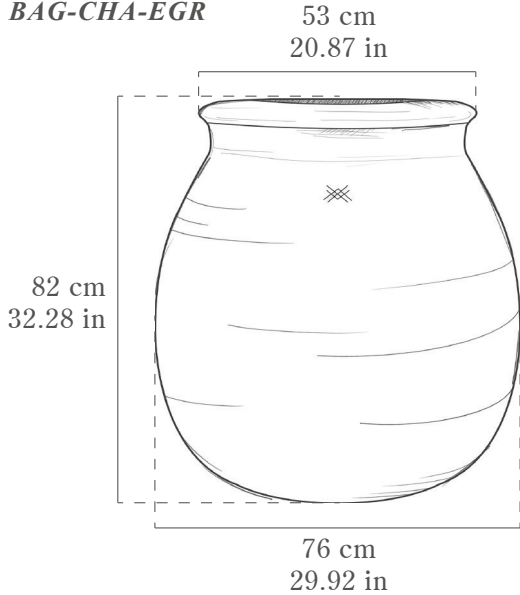

Extra Big
BAG-CHA-EGR

63.4 kg
139.77 lbs

**Saucer not included*

Big
BAG-CHA-GRA

45.25 kg
99.75 lbs

**Saucer not included*

Medium
BAG-CHA-MED

43.5 kg
96 lbs