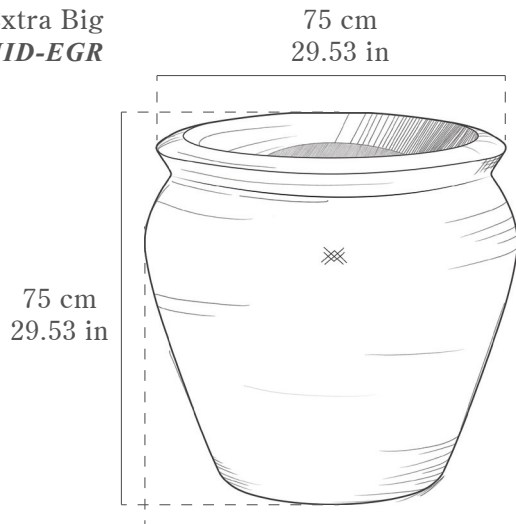

Extra Big  
*BAG-HID-EGR*

*\*Saucer not included*

78 cm 72.8 kg  
30.71 in 160.49 lbs

Big  
*BAG-HID-GRA*

*\*Saucer not included*

68 cm 55.4 kg  
26.77 in 122.13 lbs

Medium  
*BAG-HID-MED*

*\*Saucer not included*

57 cm 30.75 kg  
22.44 in 67.79 lbs

Small  
*BAG-HID-CHI*

*\*Saucer not included*

47 cm 19.75 kg  
18.50 in 43.54 lbs