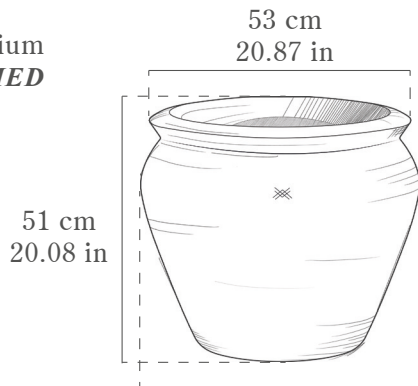

Extra Big  
*BAG-HID-EGR*

*\*Saucer not included*

78 cm 72.8 kg  
30.71 in 160.49 lbs

Big  
*BAG-HID-GRA*

*\*Saucer not included*

68 cm 55.4 kg  
26.77 in 122.13 lbs

Medium  
*BAG-HID-MED*

*\*Saucer not included*

57 cm 30.75 kg  
22.44 in 67.79 lbs

Small  
*BAG-HID-CHI*

*\*Saucer not included*

47 cm 19.75 kg  
18.50 in 43.54 lbs