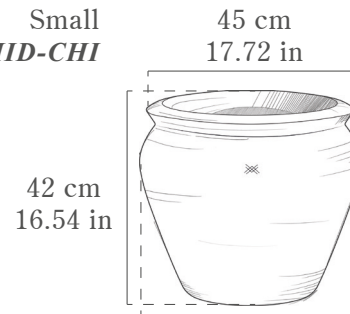

Extra Big  
*BAG-HID-EGR*

*\*Saucer not included*

78 cm 72.8 kg  
30.71 in 160.49 lbs

Big  
*BAG-HID-GRA*

*\*Saucer not included*

68 cm 55.4 kg  
26.77 in 122.13 lbs

Medium  
*BAG-HID-MED*

*\*Saucer not included*

57 cm 30.75 kg  
22.44 in 67.79 lbs

Small  
*BAG-HID-CHI*

*\*Saucer not included*

47 cm 19.75 kg  
18.50 in 43.54 lbs