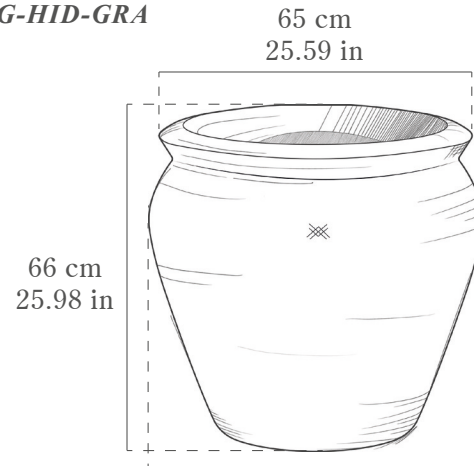

Extra Big  
*BAG-HID-EGR*

*\*Saucer not included*

78 cm 72.8 kg  
30.71 in 160.49 lbs

Big  
*BAG-HID-GRA*

*\*Saucer not included*

68 cm 55.4 kg  
26.77 in 122.13 lbs

Medium  
*BAG-HID-MED*

*\*Saucer not included*

57 cm 30.75 kg  
22.44 in 67.79 lbs

Small  
*BAG-HID-CHI*

*\*Saucer not included*

47 cm 19.75 kg  
18.50 in 43.54 lbs