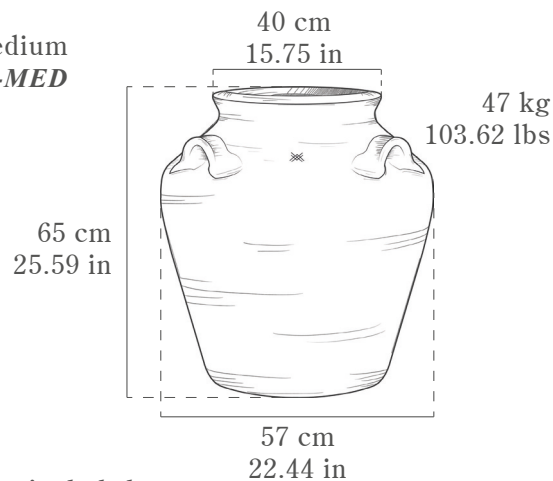

Extra Big  
**BAG-QUI-EGR**

*\*Saucer not included*

72.05 kg  
158.84 lbs

Big  
**BAG-QUI-GRA**

*\*Saucer not included*

Medium  
**BAG-QUI-MED**

*\*Saucer not included*