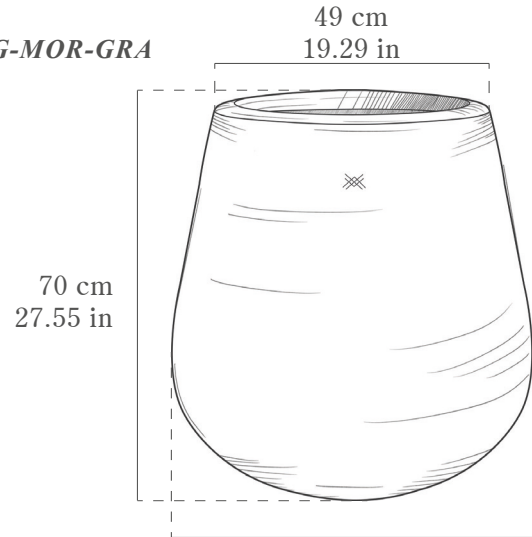

Extra Big  
*BAG-MOR-EGR*

*\*Saucer not included*

Big  
*BAG-MOR-GRA*

*\*Saucer not included*

53.45 kg  
117.83 lbs

Medium  
*BAG-MOR-MED*

*\*Saucer not included*

51.7 kg  
113.9 lbs