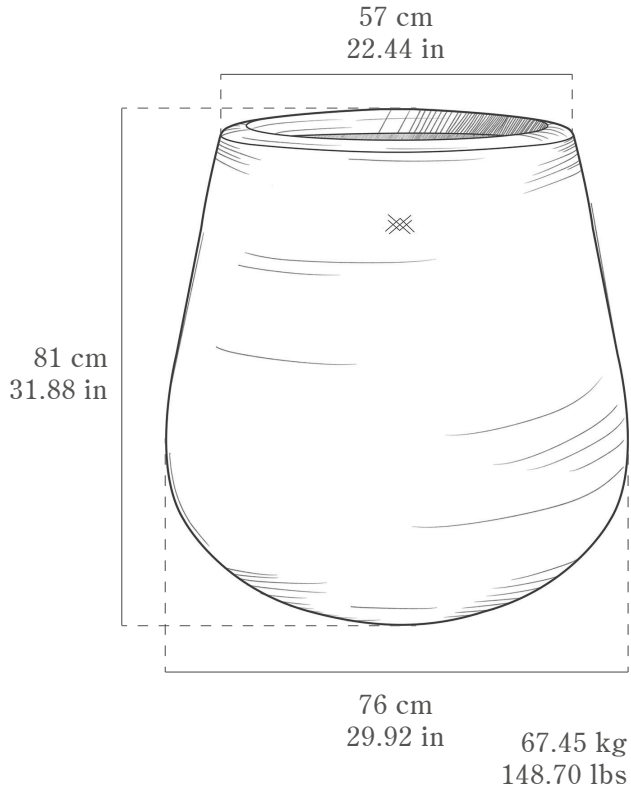

Extra Big  
*BAG-MOR-EGR*

*\*Saucer not included*

Big  
*BAG-MOR-GRA*

*\*Saucer not included*

53.45 kg  
117.83 lbs

Medium  
*BAG-MOR-MED*

*\*Saucer not included*

51.7 kg  
113.9 lbs