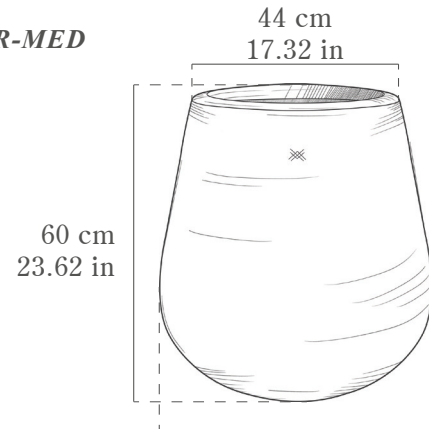

Extra Big  
*BAG-MOR-EGR*

*\*Saucer not included*

Big  
*BAG-MOR-GRA*

*\*Saucer not included*

53.45 kg  
117.83 lbs

Medium  
*BAG-MOR-MED*

*\*Saucer not included*

51.7 kg  
113.9 lbs