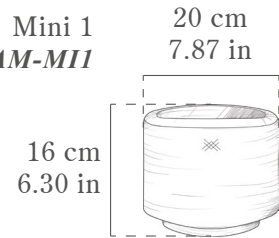

Extra Small
BAC-CAM-ECH

**Flat saucer included*

14.65 kg
32.29 lbs

Peque
BAC-CAM-PEQ

**Flat saucer included*

7.15 kg
15.76 lbs

Mini 2
BAC-CAM-MI2

**Flat saucer included*

5.15 kg
11.35 lbs

Mini 1
BAC-CAM-MI1

**Flat saucer included*

3.4 kg
7.49 lbs