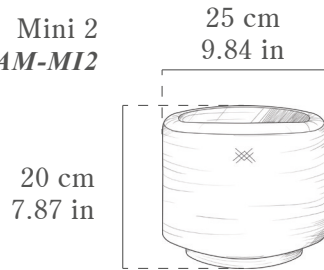

Extra Small
BAC-CAM-ECH

**Flat saucer included*

14.65 kg
32.29 lbs

Peque
BAC-CAM-PEQ

**Flat saucer included*

7.15 kg
15.76 lbs

Mini 2
BAC-CAM-MI2

**Flat saucer included*

5.15 kg
11.35 lbs

Mini 1
BAC-CAM-MI1

**Flat saucer included*

3.4 kg
7.49 lbs