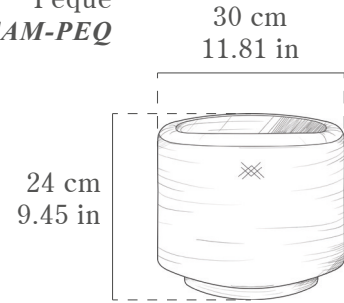

Extra Small
BAC-CAM-ECH

**Flat saucer included*

14.65 kg
32.29 lbs

Peque
BAC-CAM-PEQ

**Flat saucer included*

7.15 kg
15.76 lbs

Mini 2
BAC-CAM-MI2

**Flat saucer included*

5.15 kg
11.35 lbs

Mini 1
BAC-CAM-MI1

**Flat saucer included*

3.4 kg
7.49 lbs