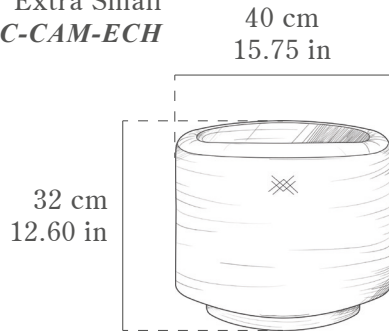

Extra Small
BAC-CAM-ECH

**Flat saucer included*

14.65 kg
32.29 lbs

Peque
BAC-CAM-PEQ

**Flat saucer included*

7.15 kg
15.76 lbs

Mini 2
BAC-CAM-MI2

**Flat saucer included*

5.15 kg
11.35 lbs

Mini 1
BAC-CAM-MI1

**Flat saucer included*

3.4 kg
7.49 lbs