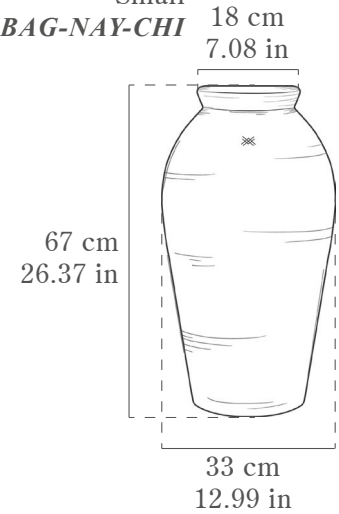

Big
BAG-MOR-GRA

44.85 kg
98.87 lbs

**Saucer not included*

Medium
BAG-MOR-MED

31.65 kg
69.77 lbs

**Saucer not included*

Small
BAG-NAY-CHI

17.1 kg
37.69 lbs