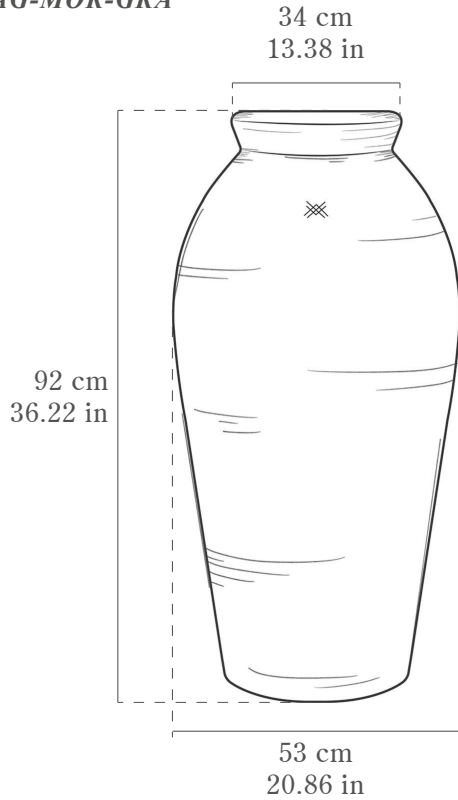

Big
BAG-MOR-GRA

44.85 kg
98.87 lbs

**Saucer not included*

Medium
BAG-MOR-MED

31.65 kg
69.77 lbs

**Saucer not included*

Small
BAG-NAY-CHI

17.1 kg
37.69 lbs