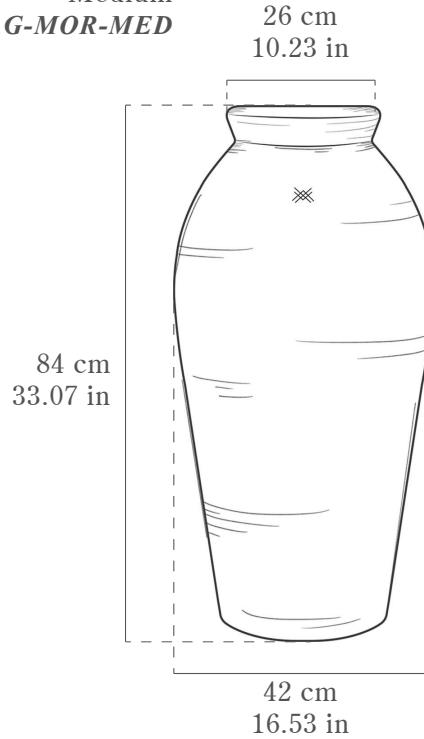

Big
BAG-MOR-GRA

44.85 kg
98.87 lbs

**Saucer not included*

Medium
BAG-MOR-MED

31.65 kg
69.77 lbs

**Saucer not included*

Small
BAG-NAY-CHI

17.1 kg
37.69 lbs